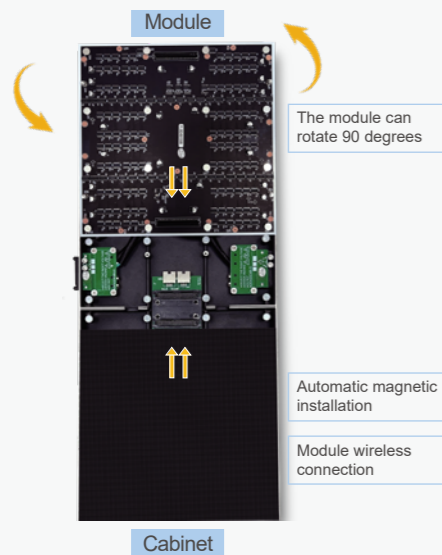

Product Details

Integrated power signal quick plug interface reduces internal wiring work in the box, making installation faster.

The box is made of high-precision die-casting material, with integrated molding, positioning columns, eagle hook locks (screws that cannot be loosened), reinforcement ribs and other details designed for higher flatness. Effectively improve installation efficiency and enhance customer experience.

Pre installation and maintenance

Support pre installation and maintenance, with zero space constraints

Creative splicing, infinite imagination

Supports shapes such as right angles and columns to meet various creative splicing needs.

Innovative module

The innovative design of the module ensures that the viewing angle of the light beads is not affected when rotating the module direction. Impact, there will be no color difference. Not only does it improve the visual comfort, but it also enhances the visual effect. The attractiveness of fruit.

The module is hard connected to the box, and the module adopts magnetic suction automatic adsorption, which is reliable and does not fall off.

Installation mode

Support multiple installation methods such as lifting, wall mounted installation, and column shaped installation, suitable for more scenarios.