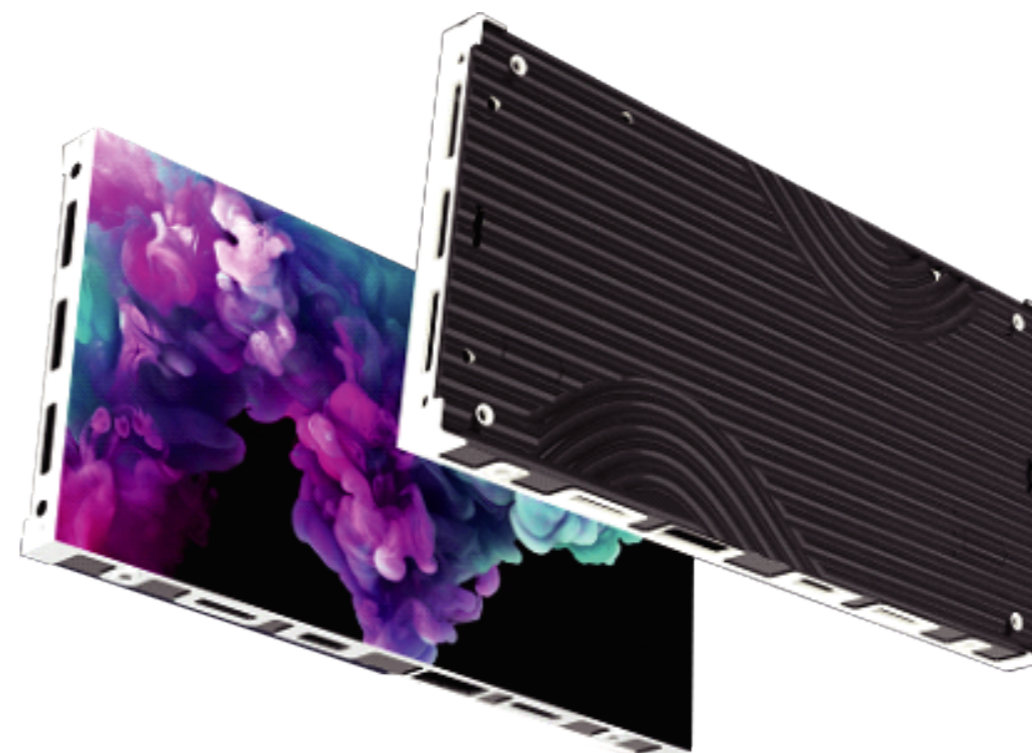

SHENZHEN HANMEI PHOTOELECTRIC CO.,LTD

Tel: 0086-755-28748997

WhatsApp: +86 13927480630

Web : <http://www.hanmeigrp.com>

Email: info@hanmeigrp.com

ULTRA PRO Series

Indoor fixed installation

SHENZHEN HANMEI PHOTOELECTRIC CO.,LTD

SHOWING THE BEAUTY OF THE WORLD