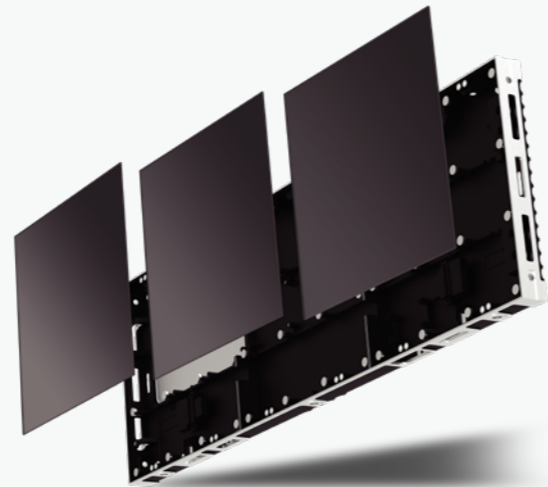

Pre installation and maintenance

Support pre installation and maintenance, with zero space constraints