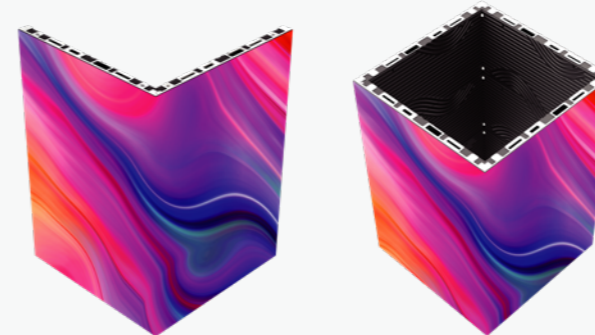

Product Details

Integrated power signal quick plug interface reduces internal wiring work in the box, making installation faster.

The box is made of high-precision die-casting material, with integrated molding, positioning columns, eagle hook locks (screws that cannot be loosened), reinforcement ribs and other details designed for higher flatness. Effectively improve installation efficiency and enhance customer experience.

Innovative module

The innovative design of the module ensures that the viewing angle of the light beads is not affected when rotating the module direction. Impact, there will be no color difference. Not only does it improve the visual comfort, but it also enhances the visual effect. The attractiveness of fruit.