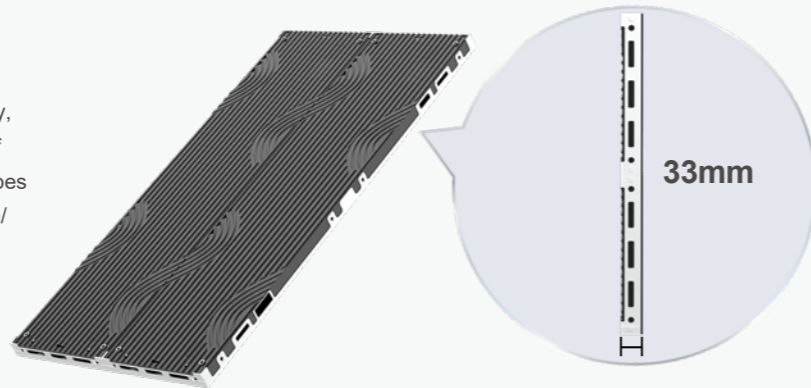

SHOWING THE BEAUTY OF THE WORLD

Cabinet weight

Die cast aluminum integrated box body, high precision, with a total thickness of only 33mm. The weights of the four types of boxes, 1000X500mm/1000X250mm/750X250mm/500X250mm, are as follows:9.8kg/5.0kg/4.0kg/3.0kg

Product Details

Integrated power signal quick plug interface reduces internal wiring work in the box, making installation faster.

The box is made of high-precision die-casting material, with integrated molding, positioning columns, eagle hook locks (screws that cannot be loosened), reinforcement ribs and other details designed for higher flatness. Effectively improve installation efficiency and enhance customer experience.

Innovative module

The innovative design of the module ensures that the viewing angle of the light beads is not affected when rotating the module direction. Impact, there will be no color difference. Not only does it improve the visual comfort, but it also enhances the visual effect. The attractiveness of fruit.