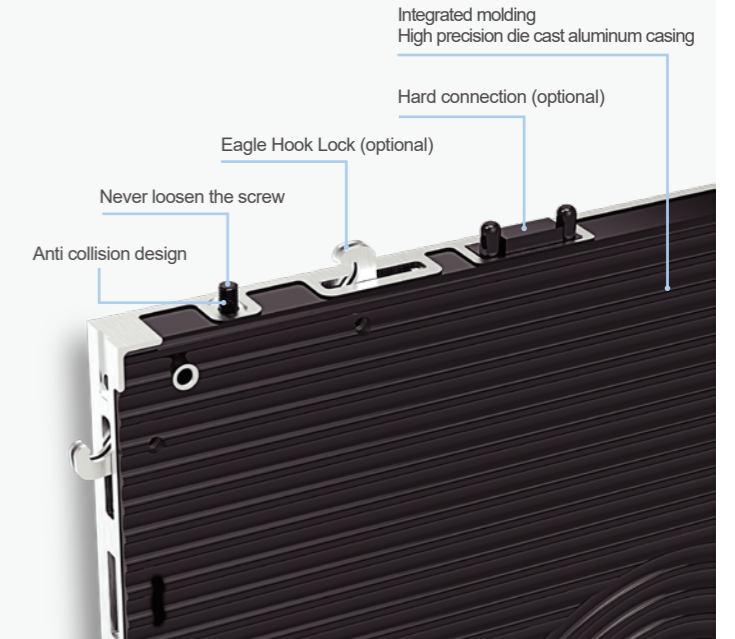

Product Details

Integrated power signal quick plug interface reduces internal wiring work in the box, making installation faster.

The box is made of high-precision die-casting material, with integrated molding, positioning columns, eagle hook locks (screws that cannot be loosened), reinforcement ribs and other details designed for higher flatness. Effectively improve installation efficiency and enhance customer experience.

Innovative module

The innovative design of the module ensures that the viewing angle of the light beads is not affected when rotating the module direction. Impact, there will be no color difference. Not only does it improve the visual comfort, but it also enhances the visual effect. The attractiveness of fruit.